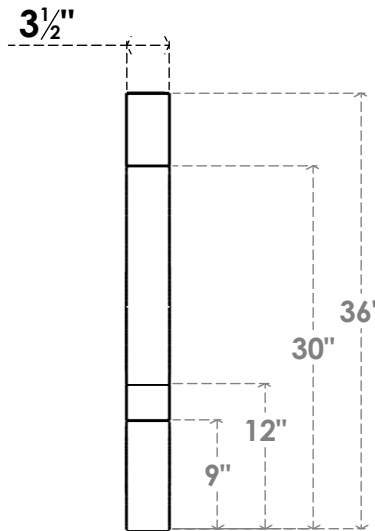

ITEM NUMBER: BRCPC035X32000X36000BOA

3 1/2"W X 32"D X 36"H BALBOA ARCHITECTURAL GRADE PVC CLOSED KNEE BRACE

SIDE PROFILE

FRONT PROFILE

ISOMETRIC

EKENA MILLWORK
2300 WEST MAIN ST.
CLARKSVILLE, TX 75426
TOLL FREE: 866-607-0453
WWW.EKENAMILLWORK.COM