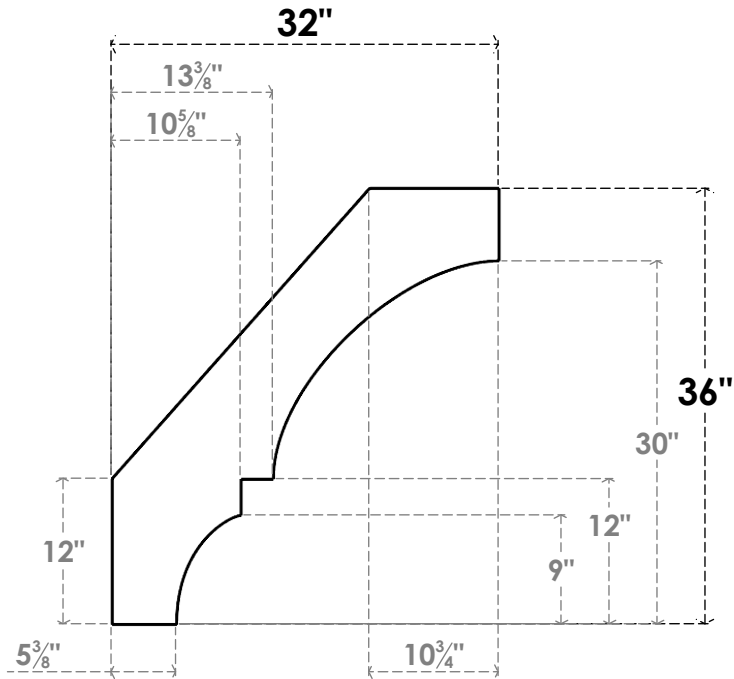

ITEM NUMBER: BRCPC035X32000X36000BOA

3 1/2"W X 32"D X 36"H BALBOA ARCHITECTURAL GRADE PVC CLOSED KNEE BRACE

SIDE PROFILE

FRONT PROFILE

ISOMETRIC

EKENA MILLWORK
2300 WEST MAIN ST.
CLARKSVILLE, TX 75426
TOLL FREE: 866-607-0453
WWW.EKENAMILLWORK.COM